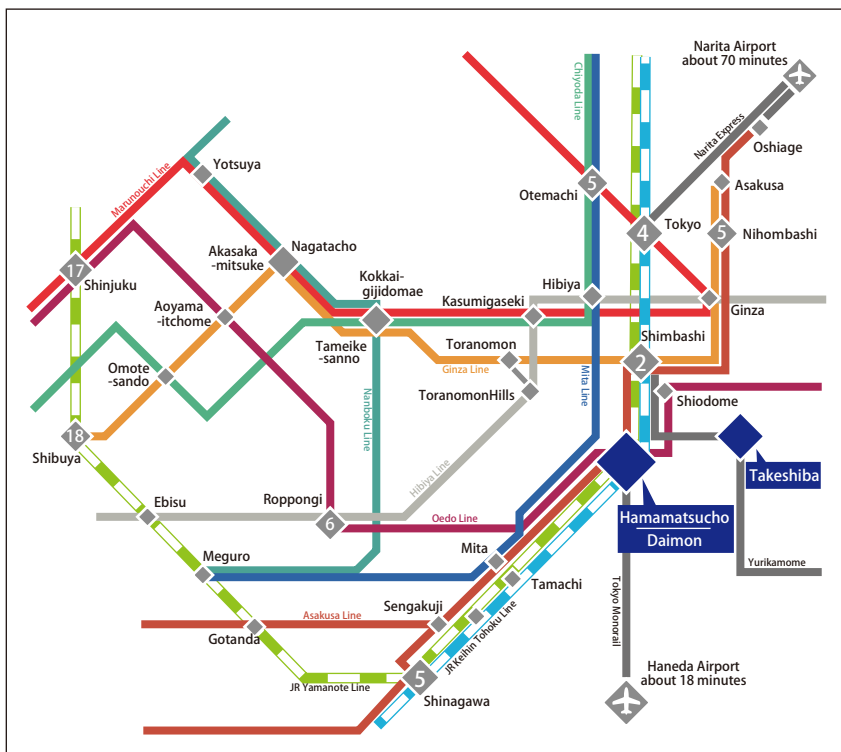

■ ADDRESS

Office Tower 1F Tokyo Portcity Takeshiba 1-7-1 Kaigan,
Minato-ku, Tokyo 105-7501, Japan

■ CONTACT

TEL : +81-3-5422-3547 FAX : +81-3-5422-3548

MAIL : info@portcity-hall.tokyo

PORT HALL	1F
PORT STUDIO	8F
PORT PLAZA	1F
GREEN PLAZA	3F
CITY PLAZA	3F

JR Yamanote Line, KeihinTohoku Line, TokyoMonorail
Yurikamome
Toei Subway Asakusa Line, Oedo Line

“Hamamatsucho” station 4minutes on foot
“Takeshiba” station 2minutes on foot
“Daimon” station 5minutes on foot